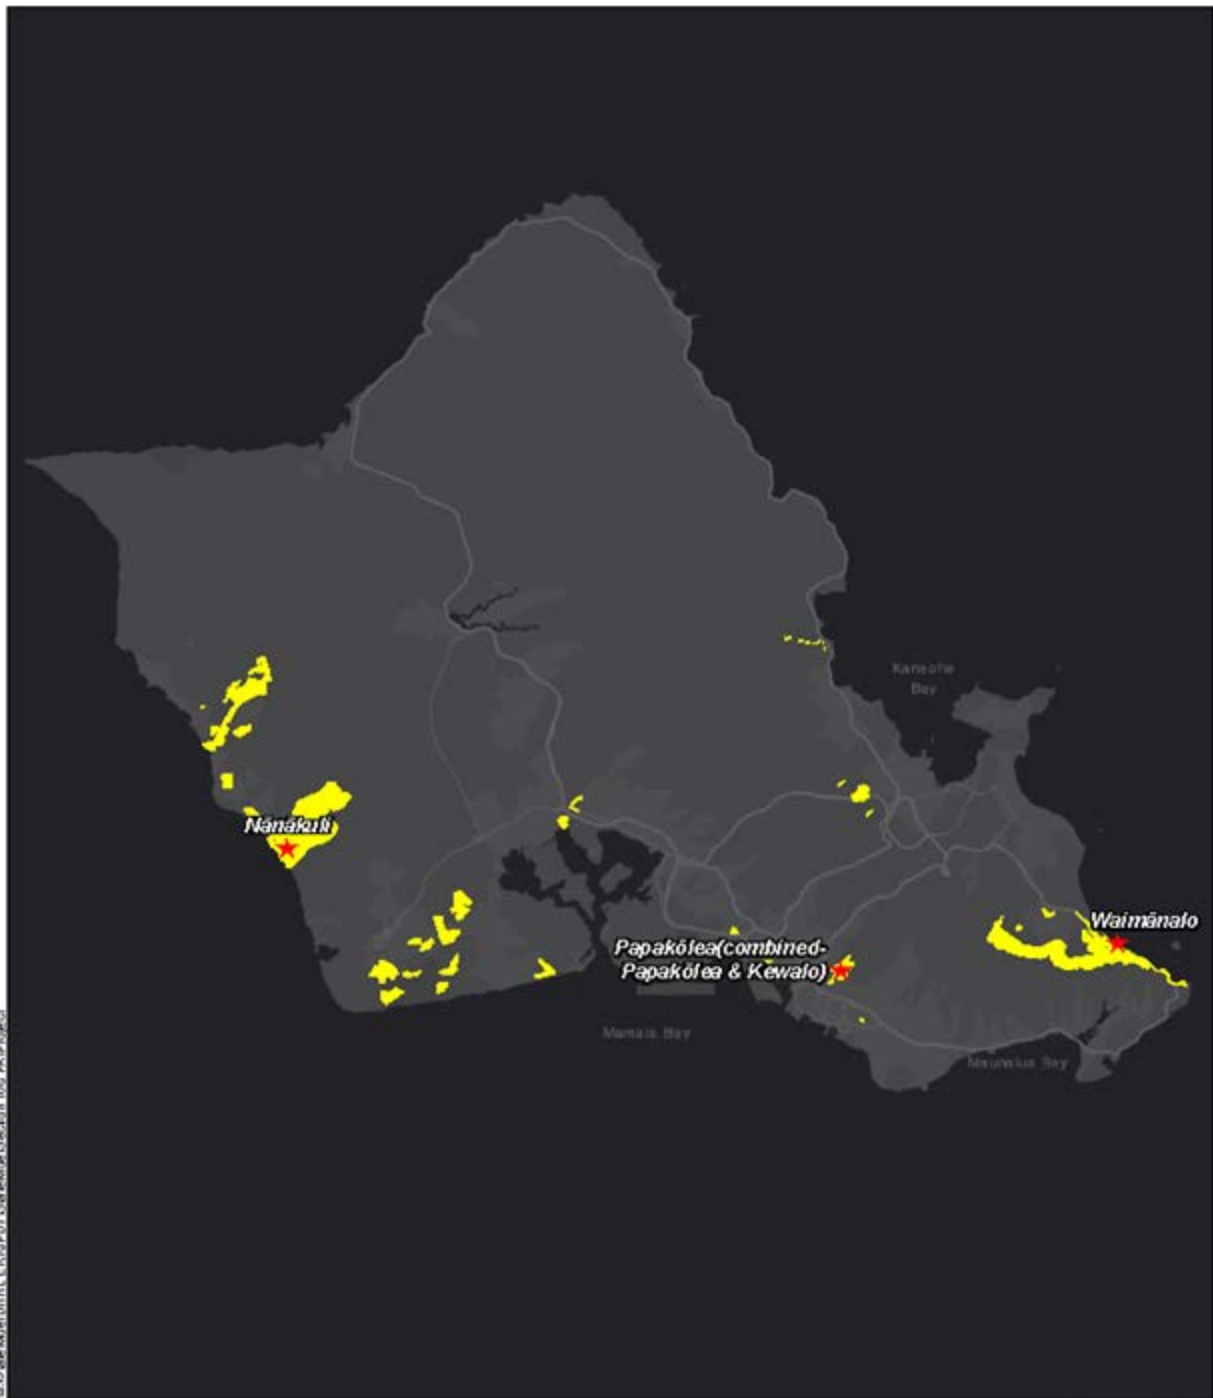

GIS Services/ DHHL, ER 69 P0 P02a Section 106 PA Project

DATE: 11/14/2023

LEGEND

-  Entitlement Communities in Honolulu County
-  DHHL Lands

**Entitlement Communities:
Honolulu County
DHHL NAHASDA
Section 106 PA**

Supervisor of Honolulu Area
Map

Scale: 1 inch = 15,000 feet

Min. of OHA

Source: County of Honolulu, 2022, GIS Online Database.
Disclaimer: This graphic has been prepared for general planning purposes only and should not be used for boundary interpretations or other spatial analysis.