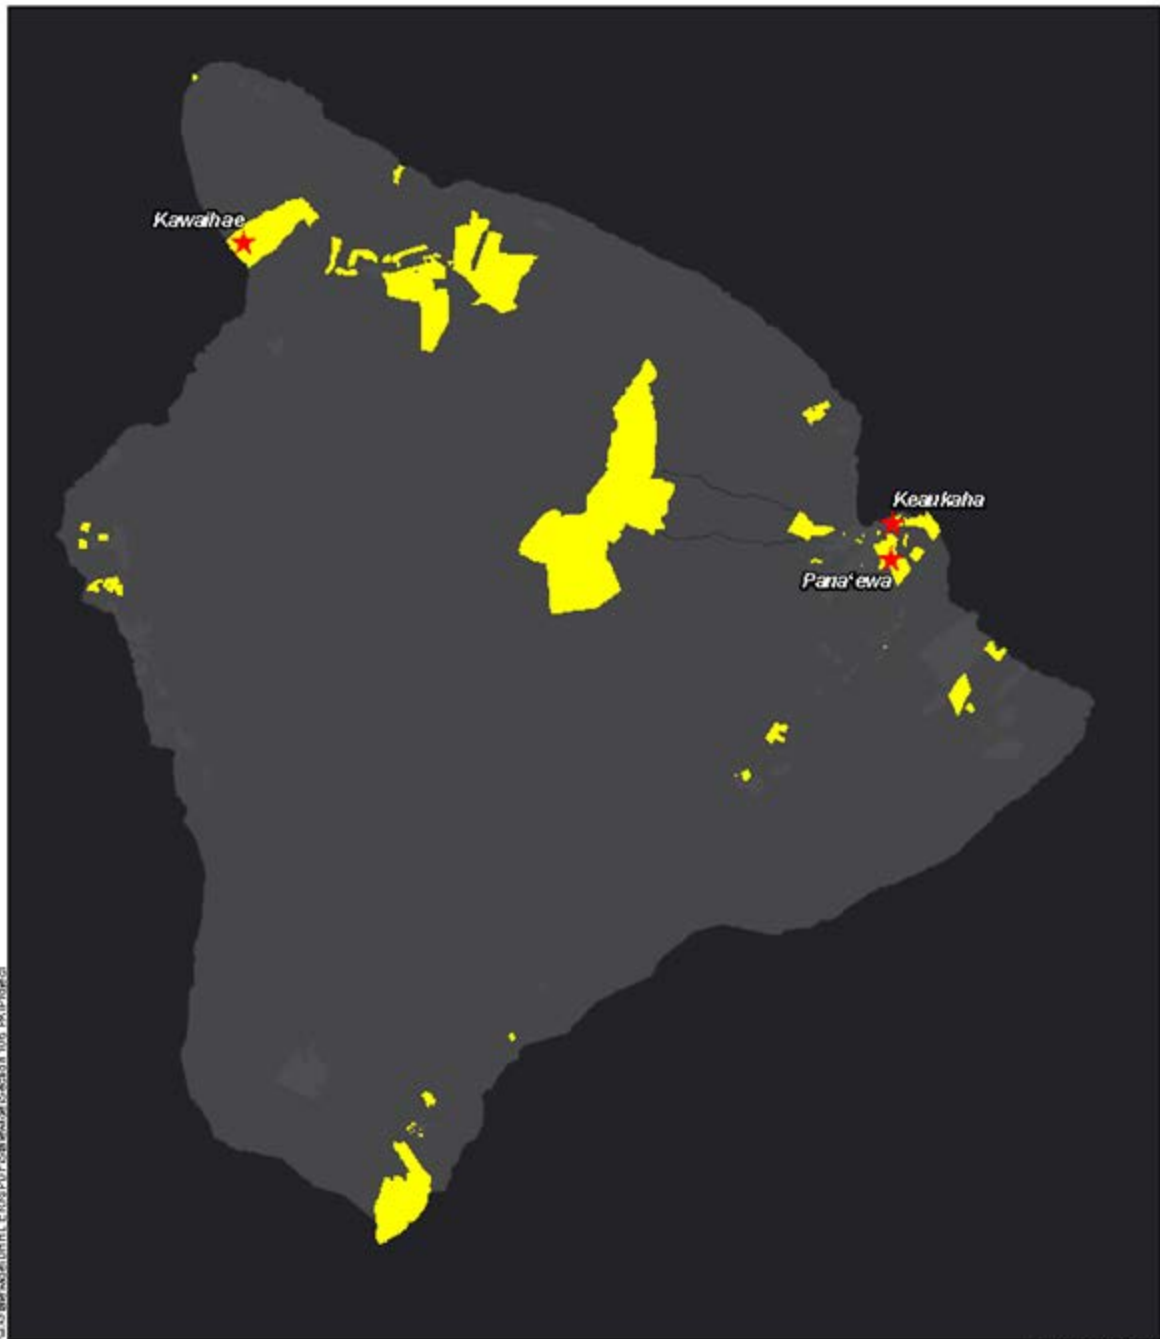

C:\Users\johnd\OneDrive\Documents\106 PA\Project

DATE: 6/8/2023

LEGEND

-  Entitlement Communities in Hawai'i County
-  DHHL Lands

**Entitlement Communities:
Hawai'i County
DHHL NAHASDA
Section 106 PA**

Department of Public Works | 505 W. Wai'oli Dr. | Honolulu, HI 96825

Linear Scale (feet)

DEPARTMENT OF PLANNING AND ECONOMIC DEVELOPMENT

Source: County of Hawaii, 2022 GIS Online Database.
 Disclaimer: This graphic has been prepared for general planning purposes only and should not be used for boundary interpretations or other spatial analysis.