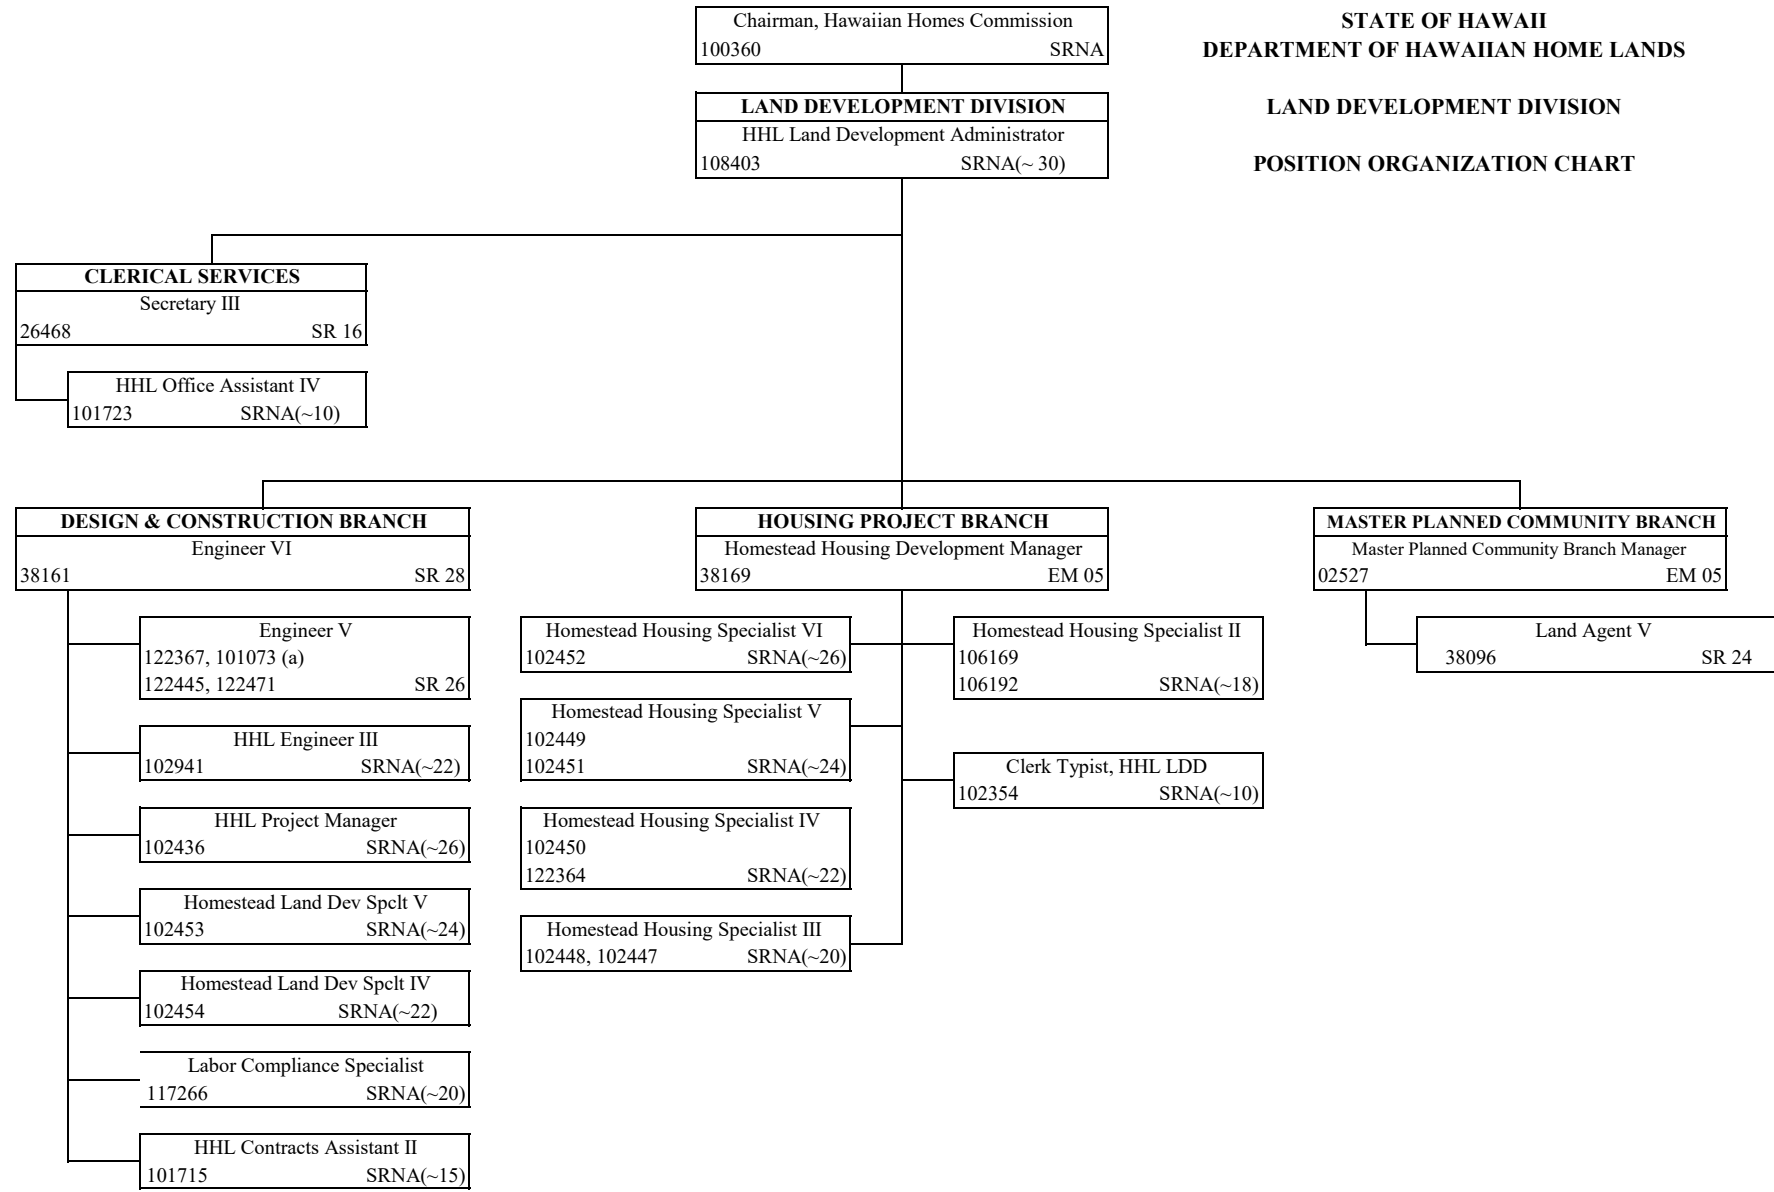

STATE OF HAWAII
DEPARTMENT OF HAWAIIAN HOME LANDS

LAND DEVELOPMENT DIVISION
POSITION ORGANIZATION CHART

(a) PN 101073, converted from HHL Engineer V (SRNA~26) to Civil Service, Engineer V, SR26, eff 09/01/19