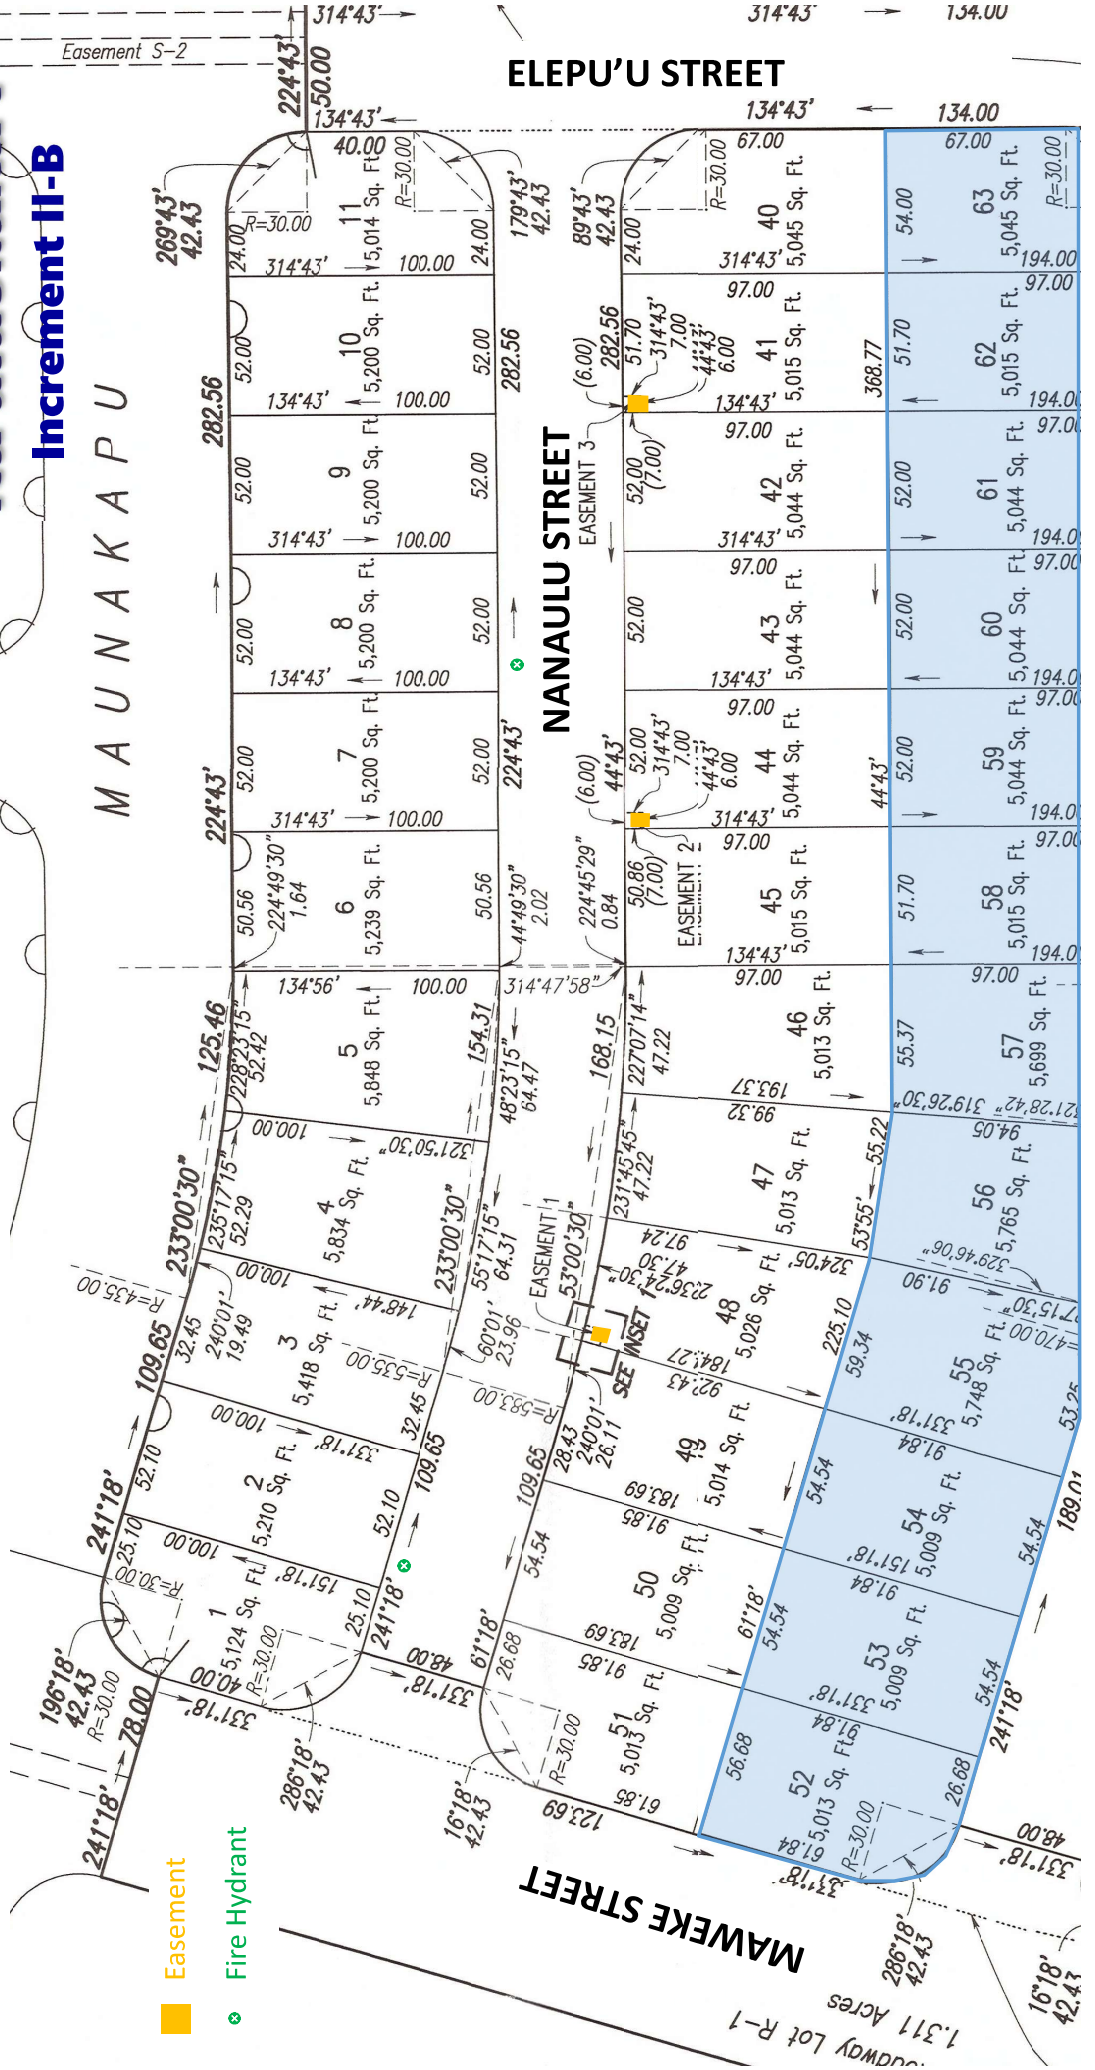

Vacant Lot Awards

November 2, 2019

Ka'uluokaha'i Increment II-B

MAUNAKAPU

Easement S-2

ELEPU'U STREET

NANAULU STREET

MAWEKE STREET

■ Easement

● Fire Hydrant

1.311 Acres
Roadway Lot R-1