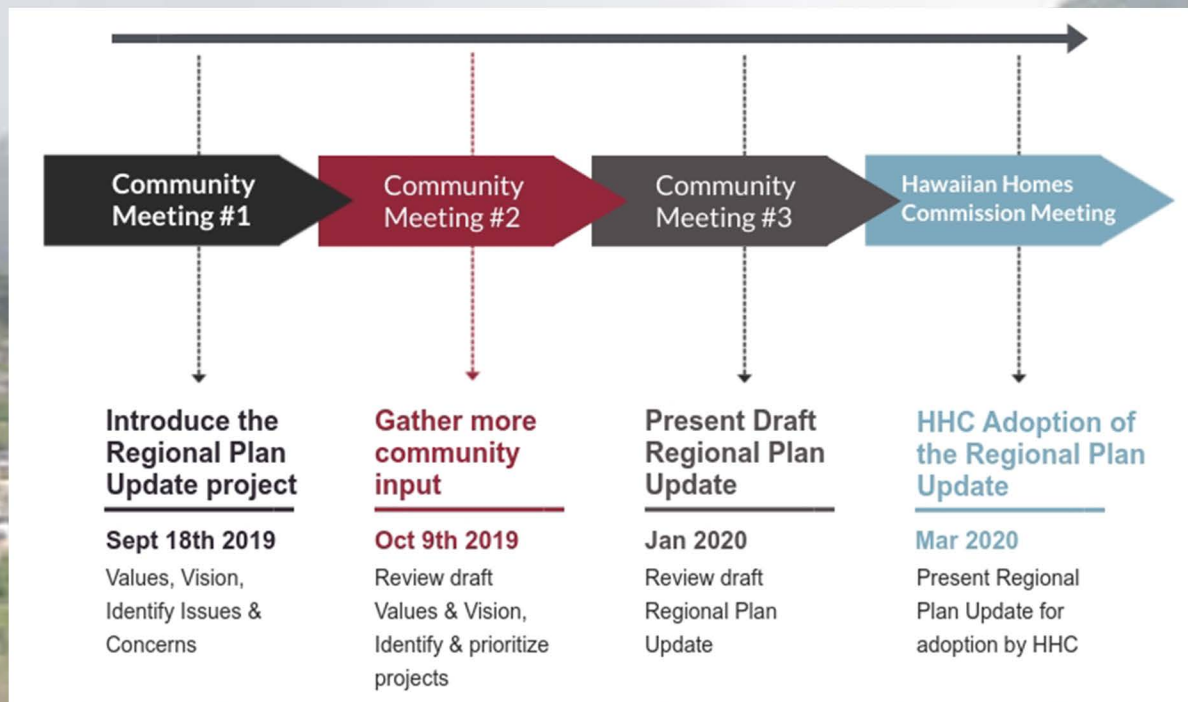

Papakōlea Regional Plan Update Project

The Papakōlea Regional Plan was created in 2009. Since this plan was developed, the community has experienced change. DHHL would like to invite the community to participate in updating this plan to better reflect the region today.

A series of THREE meetings will be used to gather community input on this update to the plan. The written plan and the meeting series will be facilitated by Townscape, Inc. a local environmental & community planning firm based in Honolulu.

**Please join us for Community Meeting #2
on **Wednesday October 9, 2019**
from 6:30pm to 8:30pm
at R.L. Stevenson Middle School Cafeteria**

Tentative Schedule:

For more information, please contact:

Lillie Makaila, Planner
lillie@townscapeinc.com
(808) 550-3893