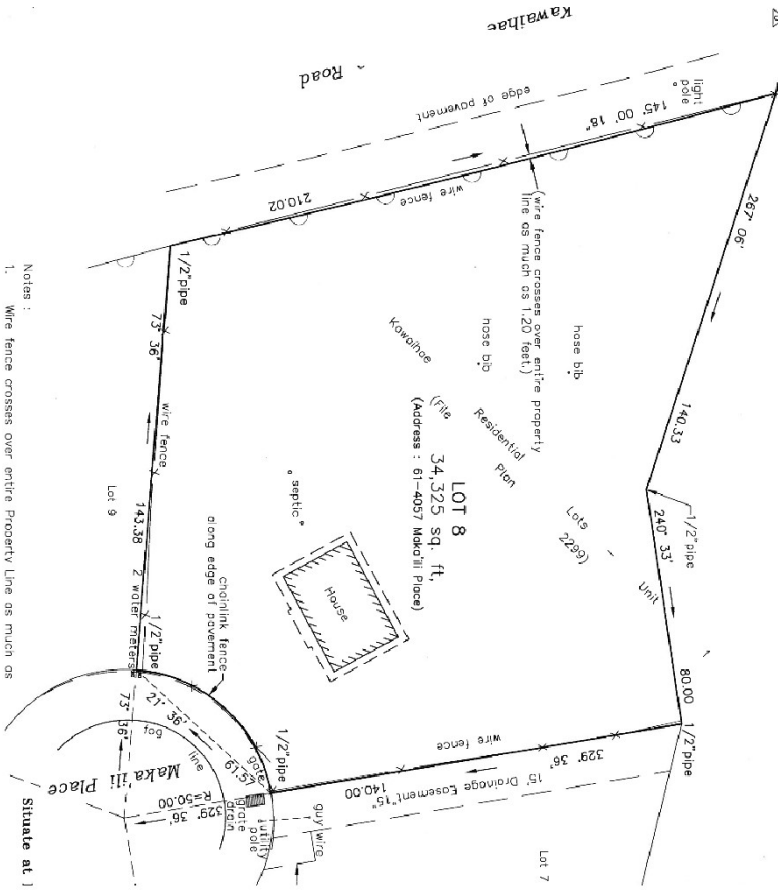

61-4057 Makaili Pl. Kawaihae, Hawaii

Notes:
 1. Wire fence crosses over entire Property Line as much as

74-301 Nuhi Pl. La'i Opuu, Kailua-Kona, Hawaii

TRUE NORTH
 Scale: 1 in. = 20 ft.