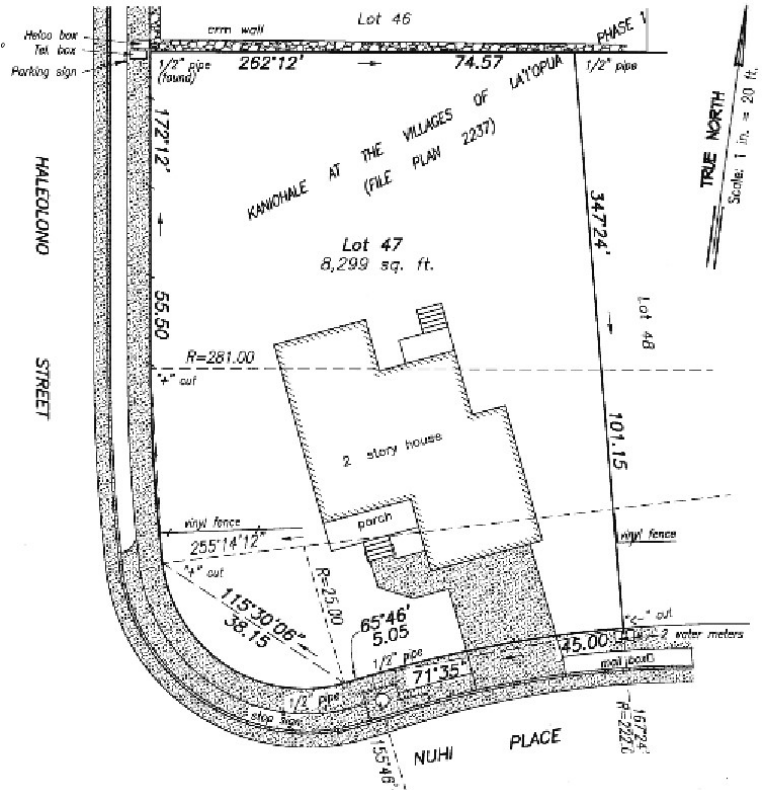

61-4057 Makaili Pl. Kawaihae, Hawaii

Notes:
 1. Wire fence crosses over entire Property Line as much as

74-301 Nuhi Pl. La'i Opuu, Kailua-Kona, Hawaii

TRUE NORTH
 Scale: 1 in. = 20 ft.