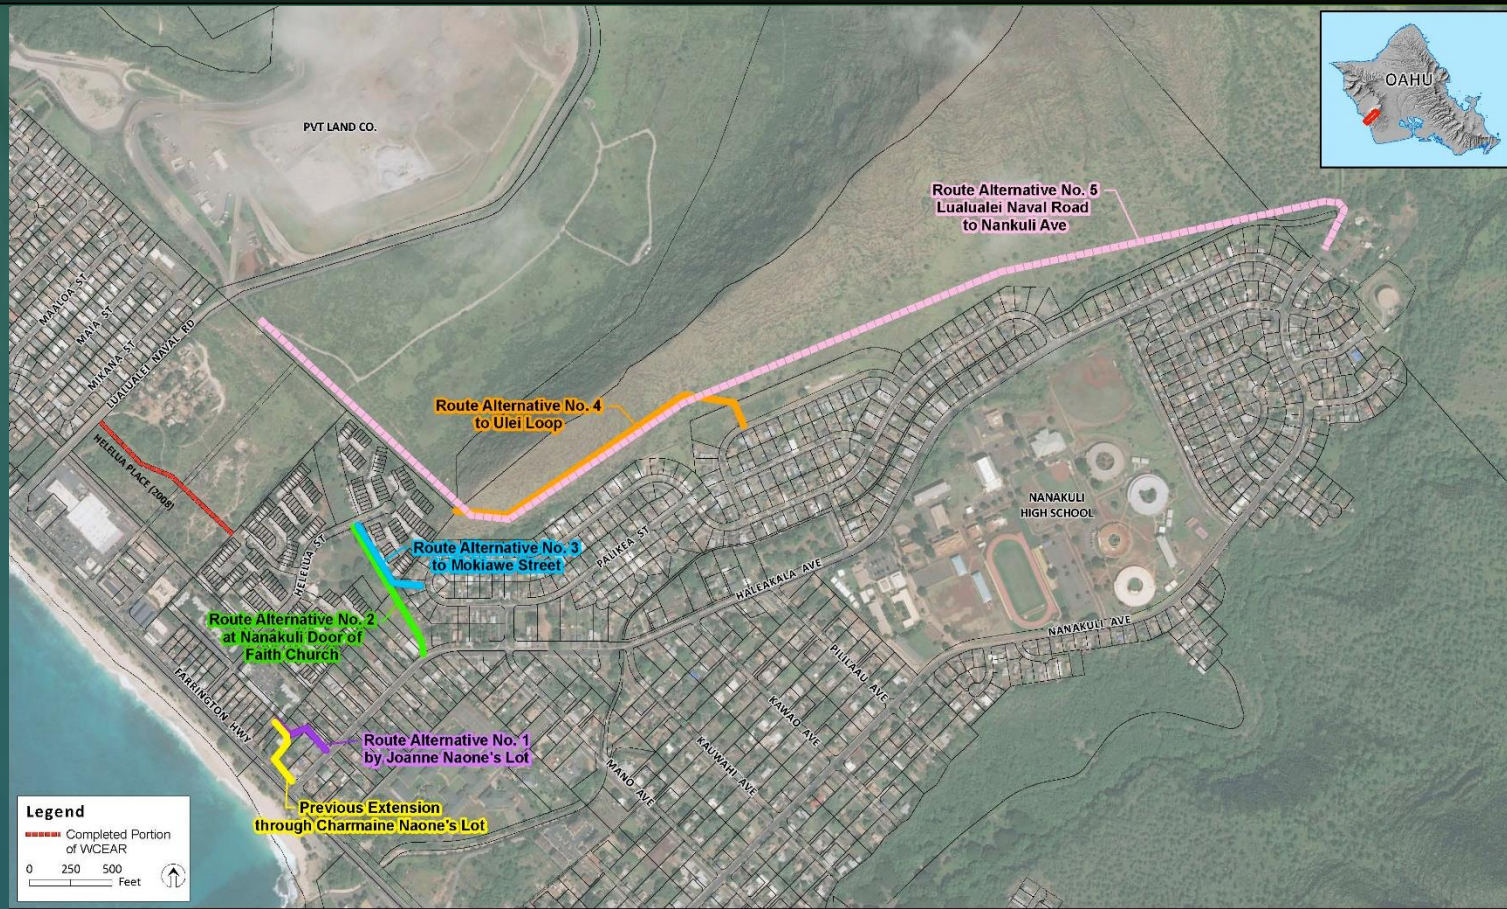

Nanakuli Drainage Clearing

Before

After

Waianae Coast Emergency Access Road

HAWAIIAN HOME LANDS
HAWAIIAN HOMES COMMISSION
DEPARTMENT OF HAWAIIAN HOME LANDS

Planning Office Update

Planning Office Update

- 1. Beneficiaries**
- 2. Lands**
- 3. Plans**