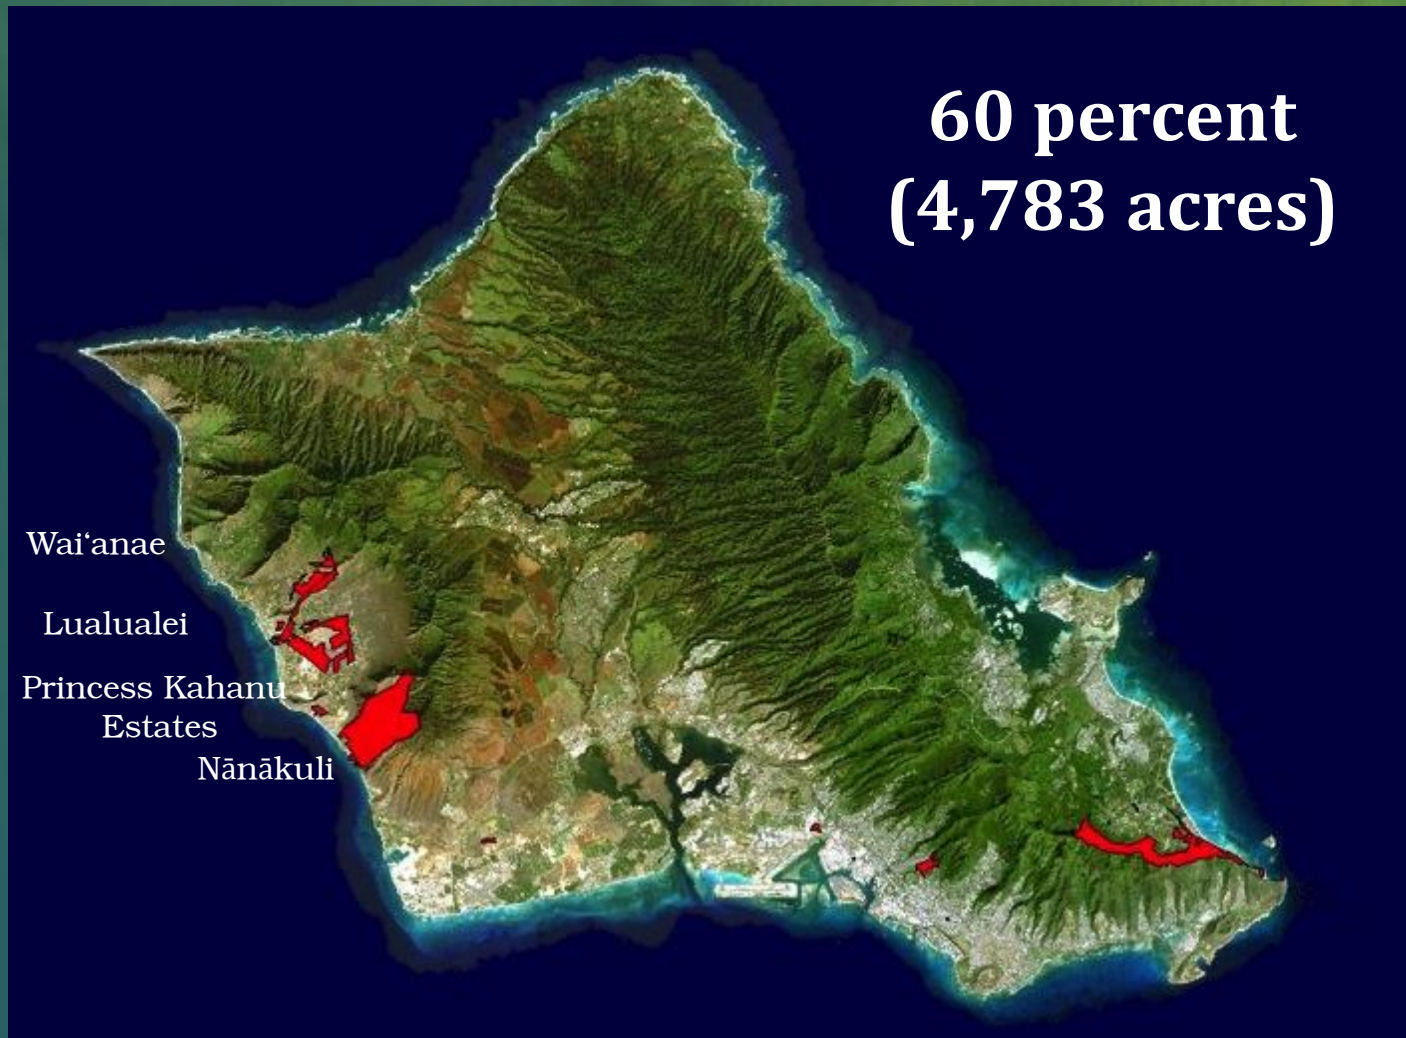

DHHL Land in West O'ahu