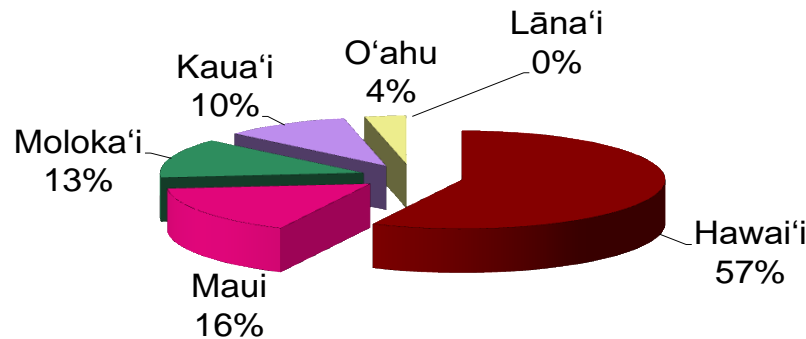

DHHL Statewide Inventory

Hawaiian Home Lands Trust
Percent Acres by Island

■ Hawai'i ■ Maui ■ Moloka'i ■ Kaua'i ■ O'ahu ■ Lāna'i

ISLAND	ACRES
Hawai'i	117,551
Maui	31,904
Moloka'i	25,747
Kaua'i	20,575
O'ahu	8,154
Lāna'i	50
TOTAL	203,981