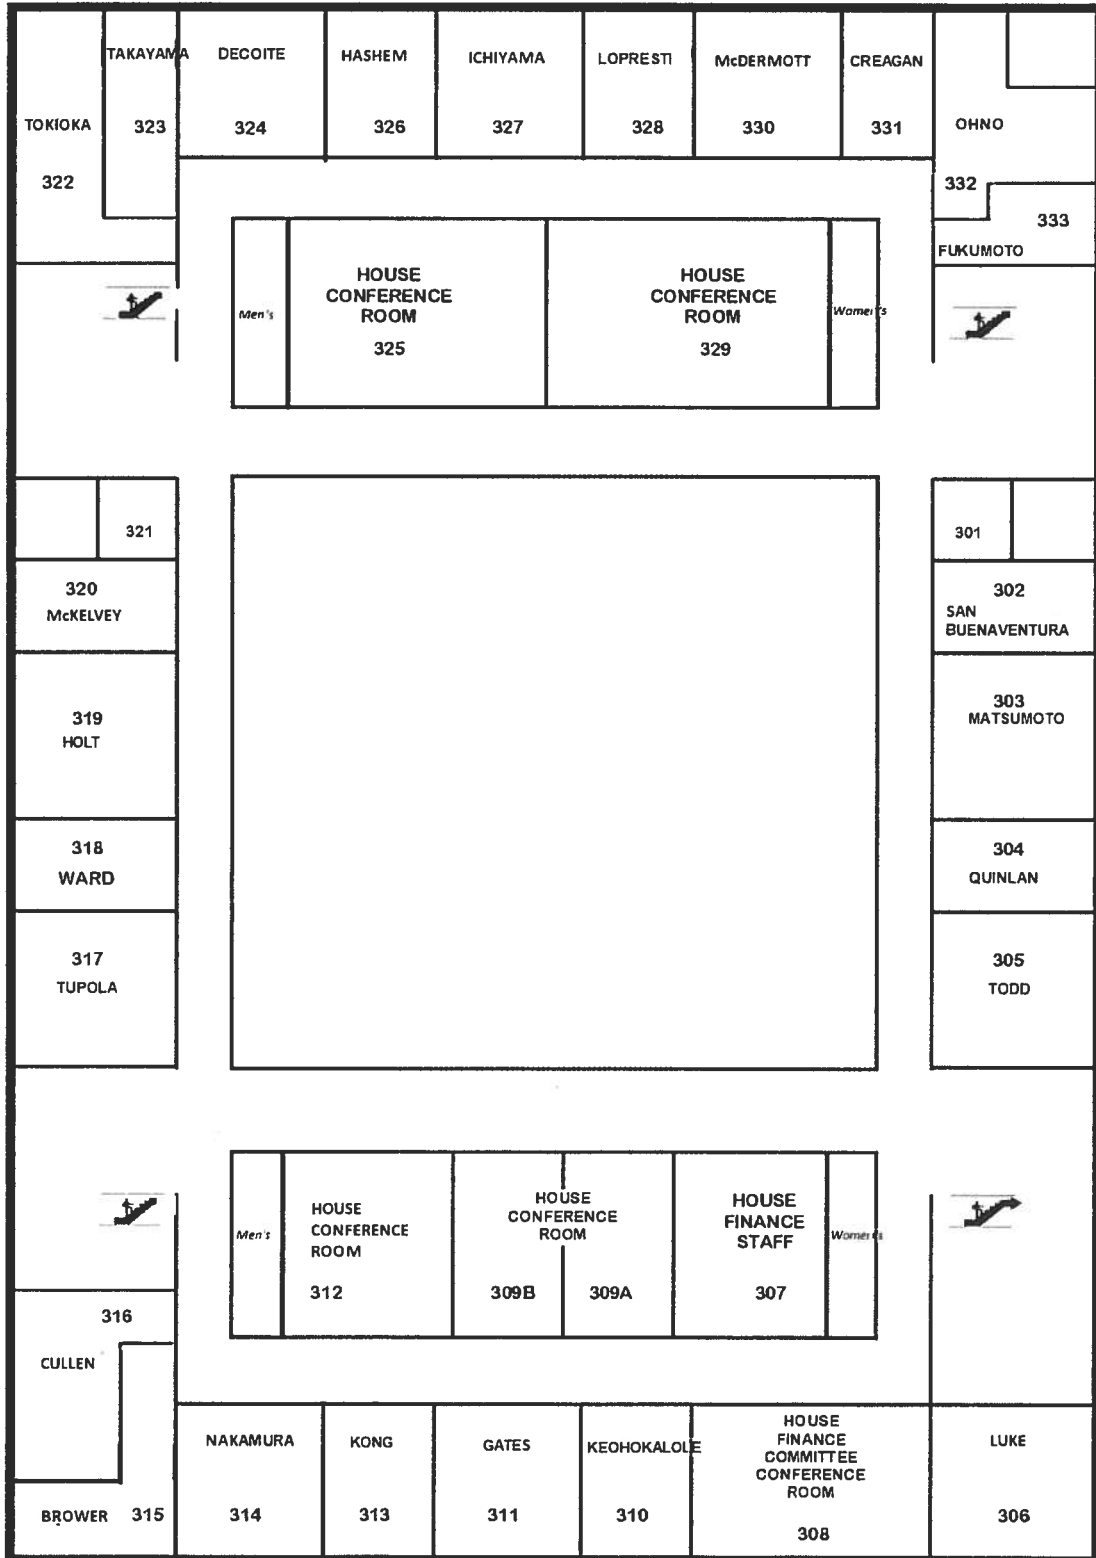

STATE CAPITOL THIRD FLOOR

RICHARDS STREET

BERETANIA STREET

PUNCHBOWL STREET