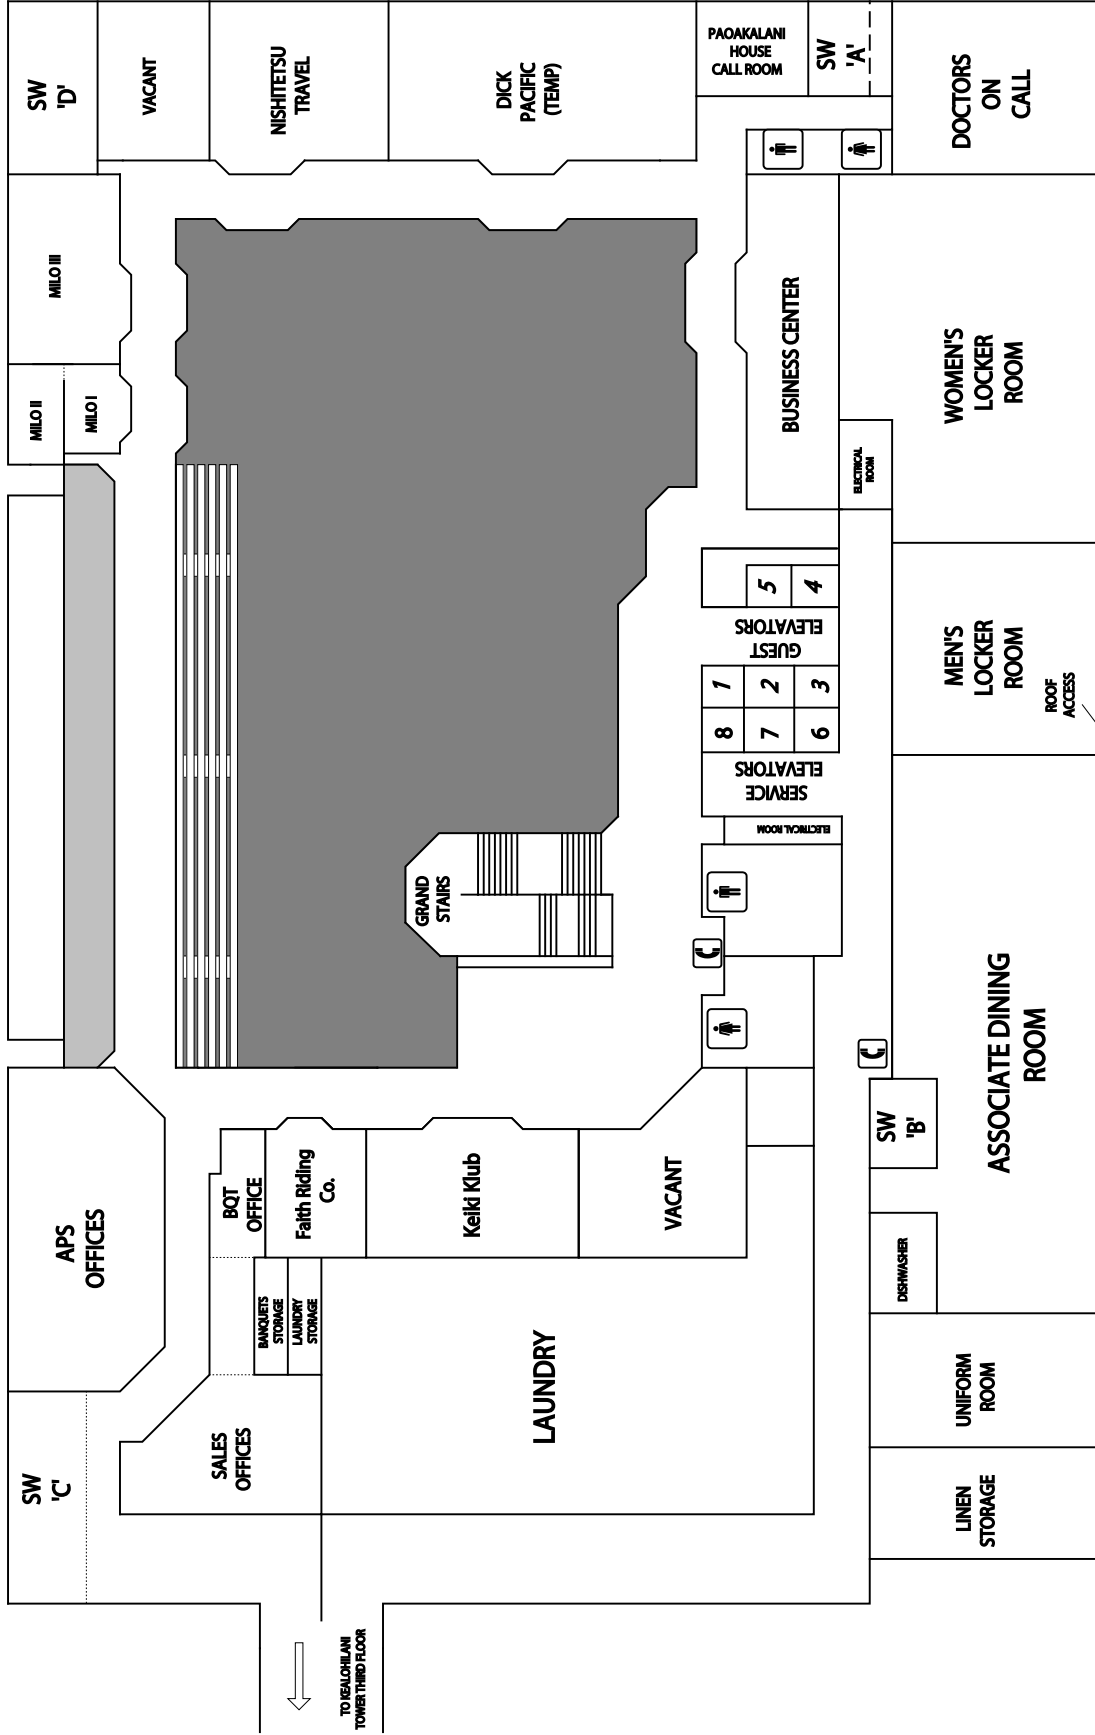

PAOKALANI TOWER SECOND FLOOR

OHUA AVENUE

KUHIO AVENUE

PAOKALANI AVENUE

TO KUALOANANI
TOWER THIRD FLOOR